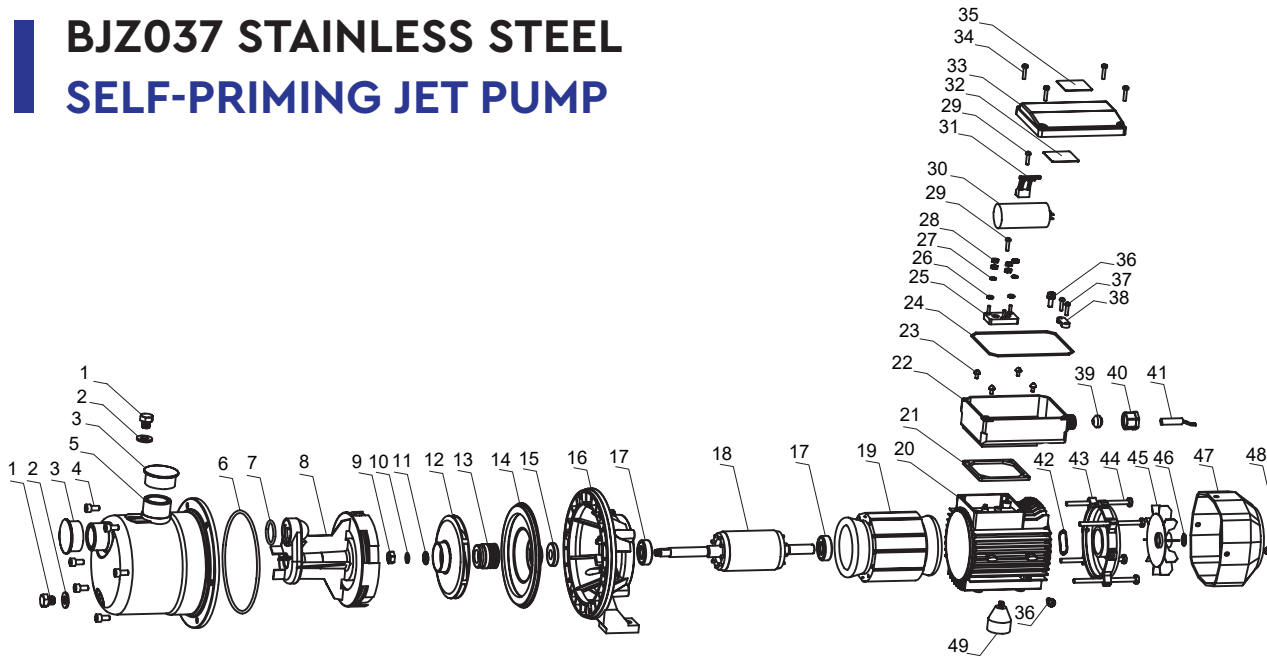

## BJZ037 STAINLESS STEEL SELF-PRIMING JET PUMP

No	Name	Qty	Part Number
1	Bleeding Plug	2	104001
2	Washer	2	104002
3	Dust Cap	2	NA
4	Hex Bolt	6	104004
5	Pump Housing	1	104005
6	O-Ring Large	1	104006
7	O-Ring for Venturi/Diffuser	1	104007
8	Venturi/Diffuser	1	104008
9	Lock Nut	1	104009
10	Spring Washer	1	104010
11	Washer	1	104011
12	Impeller	1	104012
13	Mechanical Seal	1	191013
14	Back Plate	1	104014

No	Name	Qty	Part Number
15	B Type Shaft Seal Ring	1	104015
16	Motor Cover Flange	1	104016
17	Bearing	2	6201 BEARING
18	Rotor	1	104018
19	Stator	1	104019
20	Motor Housing	1	104020
21	Terminal Box Pad	1	104021
22	Terminal Box	1	104022
23	Screw & Washer Assembly	4	104023
24	O-Ring	1	104024
25	Connection Pole	1	104025
26	Lock Washer	2	104026
27	Washer	2	104027
28	Hex Nut	5	104028

No	Name	Qty	Part Number
29	Screw	2	104029
30	Capacitor	1	191002
31	Capacitor Gland	1	104031
32	Wiring Diagram	1	104032
33	Terminal Box Lid	1	104033
34	Screw	4	104034
35	Name Plate	1	104035
36	Screw & Washer Assembly	2	104036
37	Screw	2	104037
38	Cable Gland	1	104038
39	Terminal Box Nut Plug	1	104039
40	Terminal Box Nut	1	104040
41	Cable	1	104041
42	Wave Spacer	1	104042
43	Rear Motor Cover	1	104043
44	Hex Bolt	4	104044
45	Fan	1	104045
46	Shaft Spring Pad	1	104046
47	Fan Cover	1	104047
48	Screw & Washer Assembly	3	104048
49	Foot	1	104049
16-44	Motor Assembly	1	104050
21-40	Terminal Box Kit – (excludes 30 & 35)	1	104051