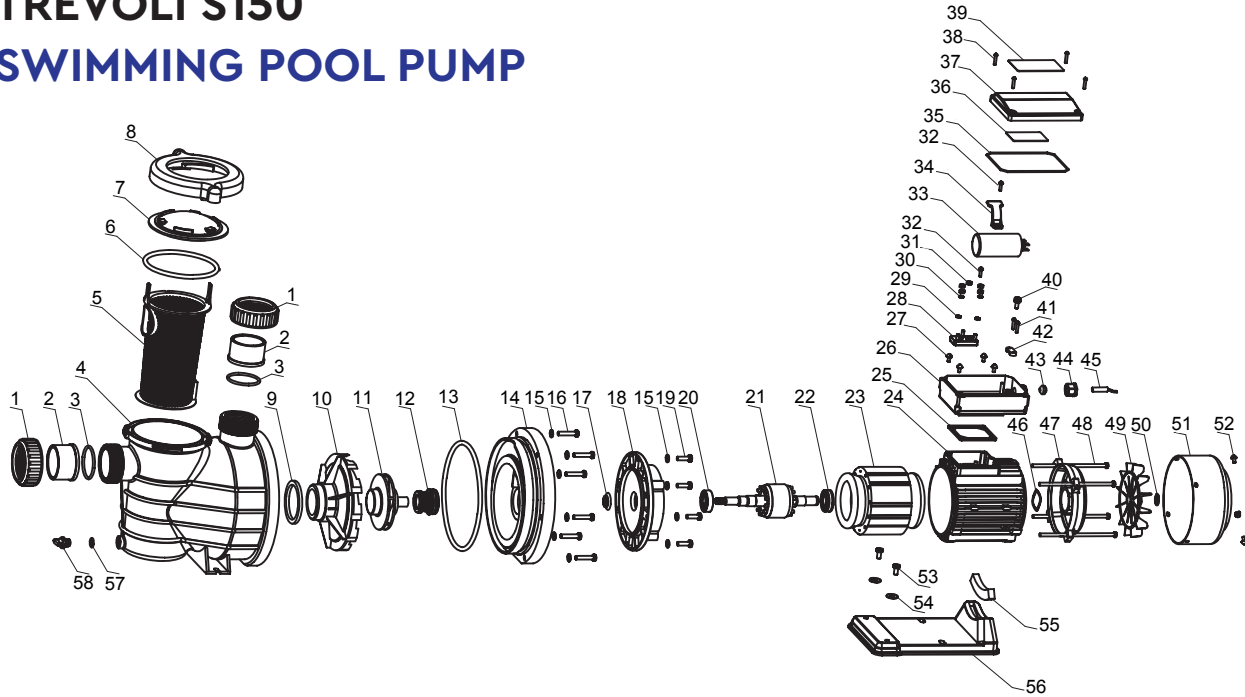

# TREVOLI S150 SWIMMING POOL PUMP

No	Name	Qty	Part Number
1-3	Union Kit (2pc)	1	193001
4	Pump Housing	1	122004
5	Leaf Basket	1	122005
6	O-Ring	1	122006
7	Lid - Transparent Cover	1	122007
8	Lid - Black Cover	1	122008
9	O-Ring	1	122009
10	Diffuser	1	122010
11	Impeller	1	122311
12	Mechanical Seal	1	191011
13	O-Ring	1	122013
14	Back Plate	1	122014

No	Name	Qty	Part Number
15	Washer	12	122015
16	Hex Screw	6	122016
17	Flinger	1	122017
18	Front Motor Cover	1	122018
19	Hex Screw	4	122019
20	Bearing	1	6202 BEARING
21	Rotor	1	122321
22	Bearing	1	6202 BEARING
23	Stator	1	122323
24	Motor Housing	1	122024
25	Terminal Box Pad	1	122025
26	Terminal Box	1	122026

No	Name	Qty	Part Number
27	Screw & Washer Assembly	4	123318
28	Connection Pole	1	122028
29	Lock Washer	2	123320
30	Washer	2	123025
31	Hex Nut	5	123322
32	Screw & Washer Assembly	2	121524
33	Capacitor	1	191004
34	Capacitor Gland	1	122034
35	O-Ring	1	122035
36	Wiring Diagram	1	122036
37	Terminal Box Lid	1	122037
38	Screw & Washer Assembly	4	123032
39	Name Plate	1	122339
40	Screw & Washer Assembly	2	122040
41	Screw & Washer Assembly	2	123039
42	Cable Gland	1	104038
43	Terminal Box Nut Plug	1	104039
44	Terminal Box Nut	1	104040
45	Cable	1	104041
46	Wave Spacer	1	104042
47	Rear Motor Cover	1	122047
48	Hex Bolt	4	104149
49	Fan	1	122049
50	Axial Spring Collar	1	122050
51	Fan Cover	1	122051
52	Screw & Washer Assembly	4	104048
53	Hex Bolt	2	122053
54	Washer	2	122015
55	Motor Support	1	122055
56	Foot	1	122056
57	O-Ring for Plug	1	122057
58	Drainage Plug	1	122058