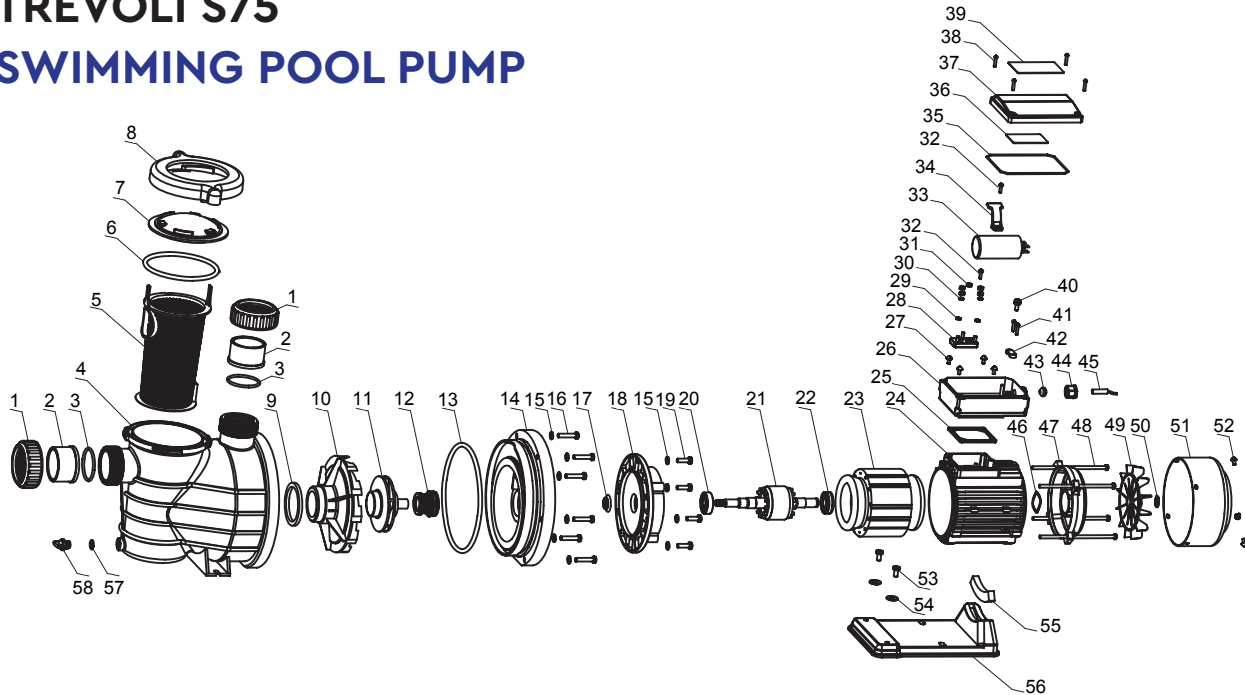

TREVOLI S75 SWIMMING POOL PUMP

No	Name	Qty	Part Number
1-3	Union Kit (2pc)	1	193001
4	Pump Housing	1	122004
5	Leaf Basket	1	122005
6	O-Ring	1	122006
7	Lid - Transparent Cover	1	122007
8	Lid - Black Cover	1	122008
9	O-Ring	1	122009
10	Diffuser	1	122010
11	Impeller	1	122111
12	Mechanical Seal	1	191011
13	O-Ring	1	122013
14	Back Plate	1	122014

No	Name	Qty	Part Number
15	Washer	12	122015
16	Hex Screw	6	122016
17	Flinger	1	122017
18	Front Motor Cover	1	122018
19	Hex Screw	4	122019
20	Bearing	1	6202 BEARING
21	Rotor	1	122121
22	Bearing	1	6202 BEARING
23	Stator	1	122123
24	Motor Housing	1	122024
25	Terminal Box Pad	1	122025
26	Terminal Box	1	122026

No	Name	Qty	Part Number
27	Screw & Washer Assembly	4	123318
28	Connection Pole	1	122028
29	Lock Washer	2	123320
30	Washer	2	123025
31	Hex Nut	5	123322
32	Screw & Washer Assembly	2	121524
33	Capacitor	1	191002
34	Capacitor Gland	1	122034
35	O-Ring	1	122035
36	Wiring Diagram	1	122036
37	Terminal Box Lid	1	122037
38	Screw & Washer Assembly	4	123032
39	Name Plate	1	122139
40	Screw & Washer Assembly	2	122040
41	Screw & Washer Assembly	2	123039
42	Cable Gland	1	104038
43	Terminal Box Nut Plug	1	104039
44	Terminal Box Nut	1	104040
45	Cable	1	104041
46	Wave Spacer	1	104042
47	Rear Motor Cover	1	122047
48	Hex Bolt	4	104149
49	Fan	1	122049
50	Axial Spring Collar	1	122050
51	Fan Cover	1	122051
52	Screw & Washer Assembly	4	104048
53	Hex Bolt	2	122053
54	Washer	2	122015
55	Motor Support	1	122055
56	Foot	1	122056
57	O-Ring for Plug	1	122057
58	Drainage Plug	1	122058