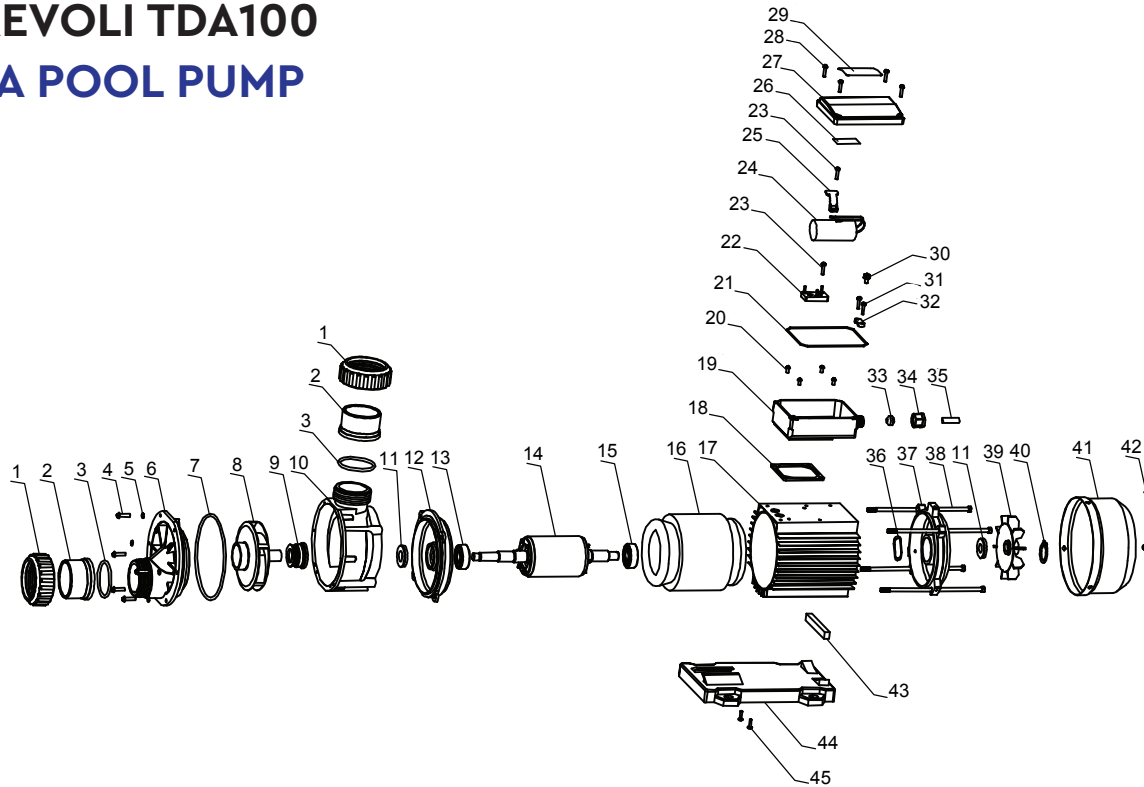

TREVOLI TDA100 SPA POOL PUMP

No	Name	Qty	Part Number
1-3	Union Kit (2pc)	1	193001
4	Screw	6	121304
5	Washer	6	121305
6	Pump Cover	1	121306
7	O-Ring Large	1	121307
8	Impeller	1	121308
9	Mechanical Seal	1	191011
10	Pump Casing	1	121310
11	Shaft Washer	2	121010
12	Motor Cover Flange	1	121312

No	Name	Qty	Part Number
13	Bearing	1	6202 BEARING
14	Rotor	1	121314
15	Bearing	1	6202 BEARING
16	Stator	1	121316
17	Motor Housing	1	121317
18	Terminal Box Pad	1	121318
19	Terminal Box	1	121319
20	Screw & Washer Assembly	4	104023
21	O-Ring	1	121321
22	Connection Pole	1	121322

No	Name	Qty	Part Number
23	Screw	2	104029
24	Capacitor	1	191003
25	Capacitor Gland	1	123028
26	Wiring Diagram	1	121326
27	Terminal Box Lid	1	121327
28	Screw	4	104034
29	Name Plate	1	121329
30	Screw	1	121330
31	Screw	2	104037
32	Cable Gland	1	104038
33	Terminal Box Nut Plug	1	104039
34	Terminal Box Nut	1	104040
35	Cable	1	104041
36	Wave Spacer	1	104147
37	Rear Motor Cover	1	121337
38	Hex Screw	4	122545
39	Fan	1	121339
40	Axial Spring Collar	1	121340
41	Fan Cover	1	121341
42	Screw & Washer Assembly	3	104048
43	Motor Support	1	121343
44	Motor Base	1	121344
45	Screw	2	104037