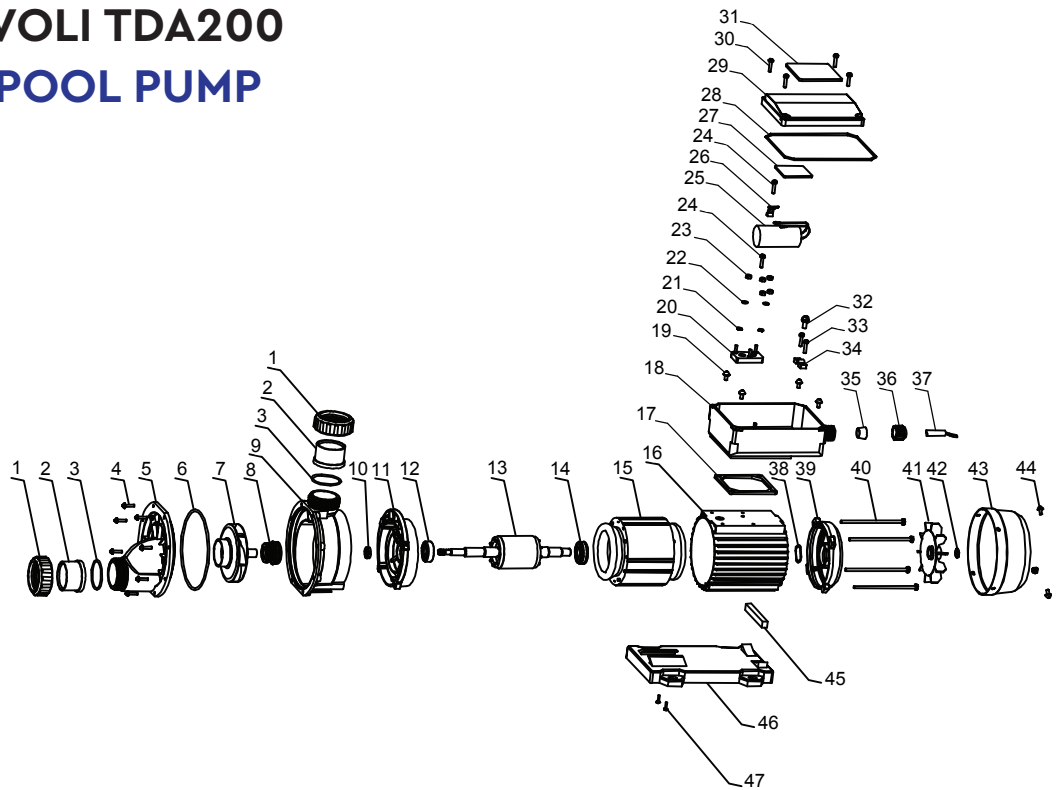

TREVOLI TDA200 SPA POOL PUMP

No	Name	Qty	Part Number
1-3	Union Kit (2pc)	1	193001
4	Screw & Washer Assembly	8	121504
5	Pump Cover	1	121505
6	O-Ring Large	1	121506
7	Impeller	1	121607
8	Mechanical Seal	1	191011
9	Pump Casing	1	121509
10	Shaft Washer	1	121510
11	Motor Cover Flange	1	121511
12	Bearing	1	6203 BEARING

No	Name	Qty	Part Number
13	Rotor	1	121613
14	Bearing	1	6203 BEARING
15	Stator	1	121615
16	Motor Housing	1	121516
17	Terminal Box Pad	1	121617
18	Terminal Box	1	121618
19	Screw & Washer Assembly	4	123318
20	Connection Pole	1	121520
21	Lock Washer	2	123320
22	Washer	2	123025

No	Name	Qty	Part Number
23	Hex Nut	5	123322
24	Screws	2	121524
25	Capacitor	1	191005
26	Capacitor Gland	1	121526
27	Wiring Diagram	1	121527
28	O-Ring	1	121628
29	Terminal Box Lid	1	121629
30	Screws	4	104034
31	Name Plate	1	121631
32	Screw & Washer Assembly	2	104036
33	Screws	2	123039
34	Cable Gland	1	104038
35	Terminal Box Nut Plug	1	104039
36	Terminal Box Nut	1	104040
37	Cable	1	104041
38	Wave Spacer	1	123044
39	Rear Motor Cover	1	121539
40	Hex Bolt	4	121540
41	Fan	1	121541
42	Axial Spring Collar	1	121340
43	Fan Cover	1	121543
44	Screw & Washer Assembly	4	104048
45	Motor Support	1	121545
46	Foot	1	121546
47	Screws	2	121547